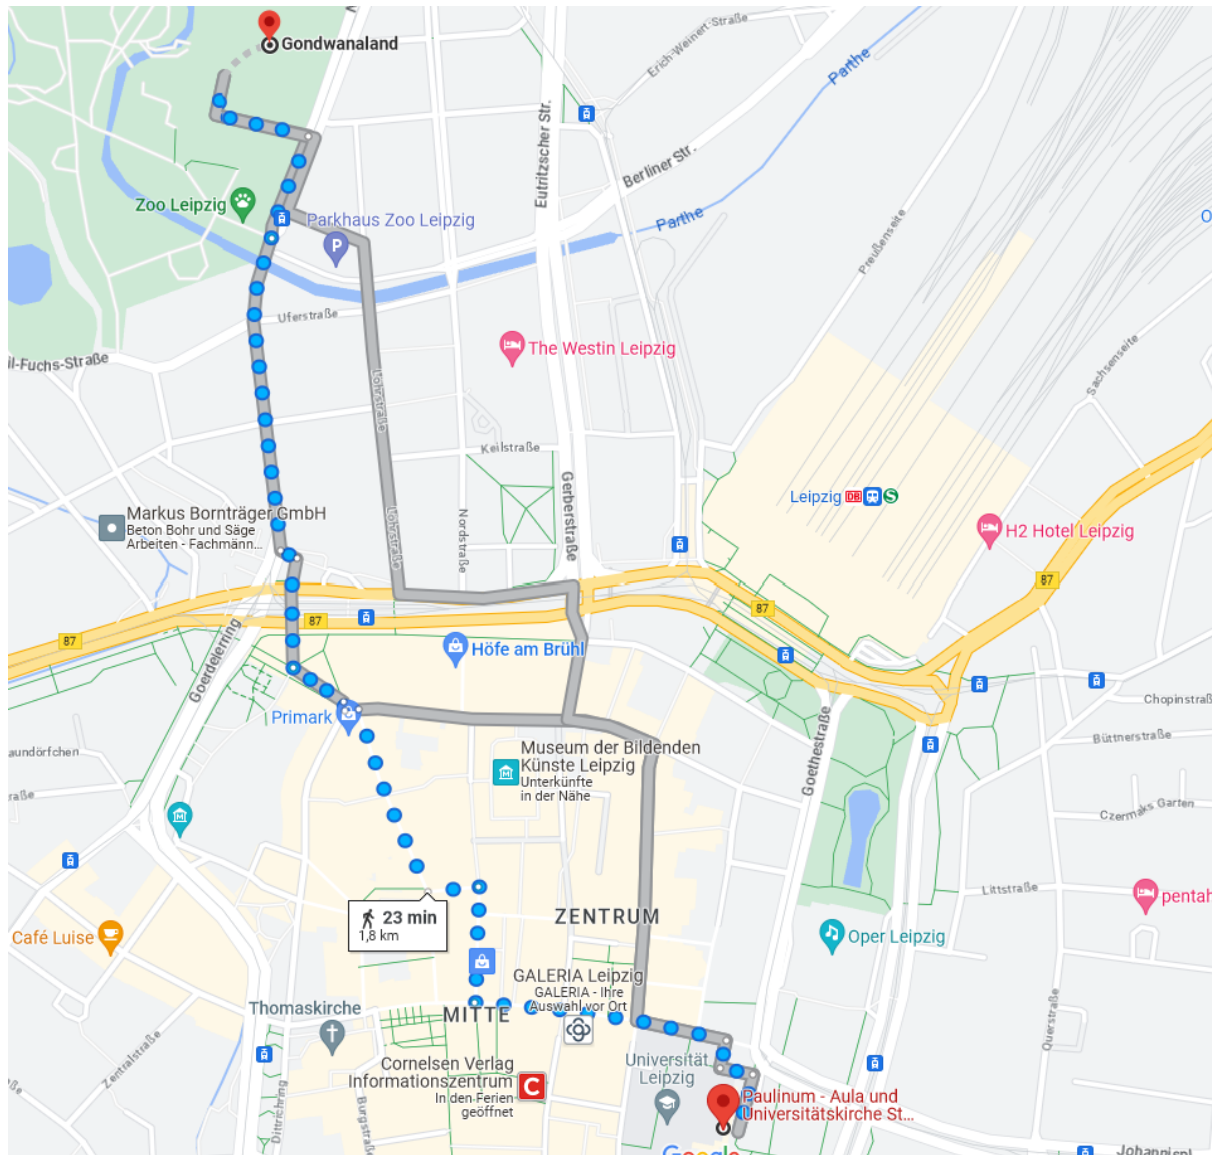

How to reach Gondwanaland (conference dinner location) from University of Leipzig by feet (23 min):

You start at the conference Location:

**Paulinum - Aula and University Church
St. Pauli**

New Augusteum, 04109 Leipzig

Then walk north and turn left onto *Grimmaische Straße*. You walk straight on until you reach *Markt*. Turn right at the *Markt* and walk across the market square onto *Hainstraße*. After about 250 meters you reach the "*Höfe am Brühl*" (shopping center), you pass this building on the left side onto *Richard-Wagner-Platz*. Turn right in the direction of the tram station and cross the street.

Then walk straight on for about 150 meters and when you see the white dome you have successfully reached your destination:

Gondwanaland

Center-Northwest, 04105 Leipzig